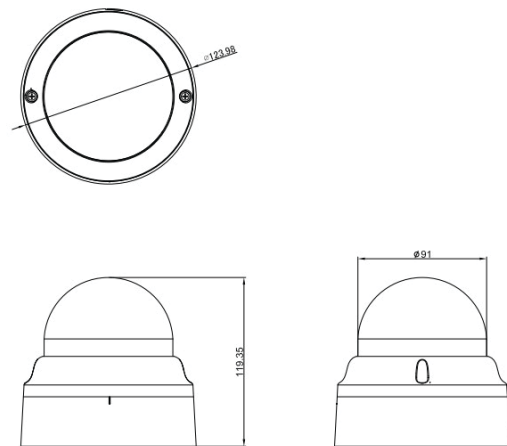

A61

3MP Indoor Zoom Dome with D/N, Adaptive IR, Extreme WDR, SLLS, 4.3x Zoom Lens

- 3 Megapixel
- Day & Night with Superior Low Light Sensitivity and Adaptive IR LED
- 4.3x Zoom Lens with f2.8-12mm / F1.4-2.8, P-Iris, Auto Focus (for installation)
- Extreme WDR (142 dB)
- 30 fps at 2048 x 1536

PHOTO INDICATION

- 1 DC 12V Power Input
Audio Input / Output
Video Output
Digital Input / Output
DC 5V Power Output
- 2 Memory Card Slot
- 3 Ethernet Port

DIMENSION DIAGRAM

Unit: mm

ACCESSORY OPTIONS

Power Supply		
PPOE-0001		IEEE 802.3af PoE Injector for Class 1, 2 or 3 devices, with universal adapter
PPBX-0011		Power Adapter AC 100-240V with universal connectors for all DC12V powered devices

Popular Mounting Solutions	
Surface	Accessories not required
Wall	PMAX-0318
Pendant	PMAX-0114 + PMAX-0103

PRODUCT SPECIFICATION**A61****• Device**

Device Type	Indoor Zoom Dome Camera
Image Sensor	Progressive Scan CMOS
Sensor Size	1/2.8"
Effective Pixels	2065 (H) x 1553 (V) (3.21 MP)
Horizontal Resolution	1300 TVL
Day / Night	Yes
Low Light Sensitivity	Superior
Minimum Illumination	Color mode: 0.05 lux at F1.4 (AGC on), B/W Mode: 0.005 lux at F1.4 (AGC on)
Mechanical IR Cut Filter	Yes
IR Sensitivity Range	700 - 1150nm
IR LED	Adaptive IR LED x 12 (850 nm)
IR Working Distance	15 m (0 lux, 30 IRE, Gain 255, Auto Shutter Mode)
S/N Ratio	56 dB

• Interface

Digital Input	1, Terminal block
Digital Output	1, Terminal block
Local Storage	MicroSDHC/SDXC memory card slot (card not included)

• General

Power Source / Consumption	PoE Class3, DC12V / 10 W, 8W
Weight	0.44 kg (0.97 lb)
Dimensions (Ø x H)	139.95 x 131.17 mm (5.51" x 5.16")
Mount Type	Surface, Pendant, Wall
Starting Temperature	-10°C ~ 40°C (-14°F ~ 104°F) within 30 minutes
Operating Temperature	-10°C ~ 40°C (-14°F ~ 104°F)
Operating Humidity	20% ~ 80% RH
Approvals	CE, FCC